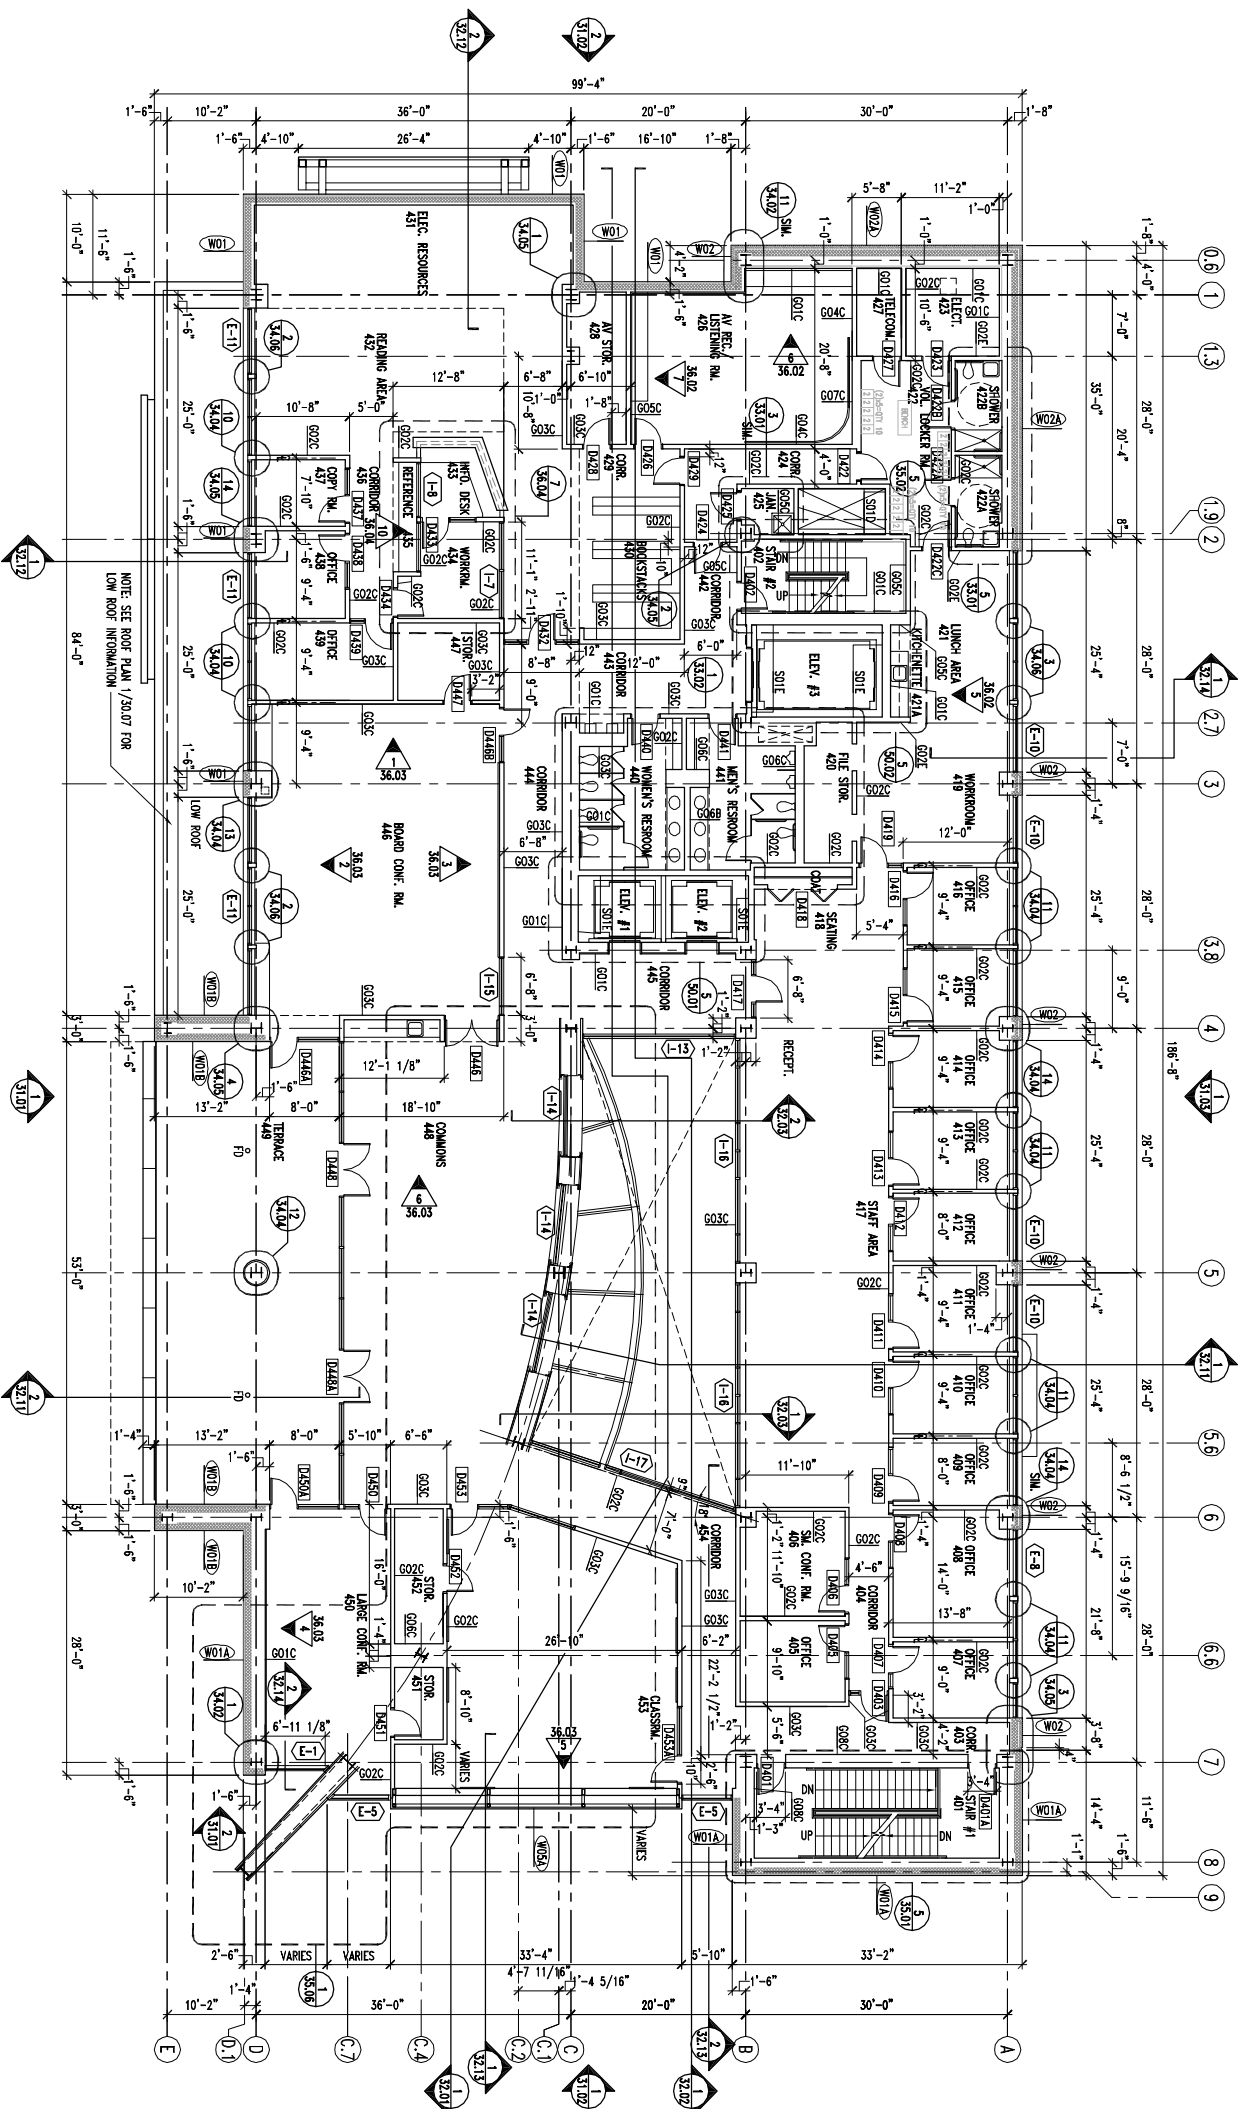

MARYLAND MUSEUM OF AFRICAN AMERICAN HISTORY AND CULTURE
BALTIMORE CITY, MARYLAND

FOURTH FLOOR PLAN
SCALE: 1/8" = 1'-0"
FOURTH FLOOR GROSS AREA: 15,662 sqft.
FOURTH FLOOR NET AREA: 10,009 sqft.

NO.	REVISION	DATE
1	ISSUE FOR CONSTRUCTION	
2	REVISION	

DATE: _____
 TITLE: **FOURTH FLOOR PLAN**
 PROJECT MANAGER: _____
 DATE: _____
 CHECKED BY: _____
 DATE: _____
 DEPARTMENT OF GENERAL SERVICES
 APPROVAL: _____
 USING AGENCY APPROVAL: _____
 SCALE: 1/8" = 1'-0" (VERTICAL)
 B-800-991-046
 DATE: 07/10/02
 LAYER REVISION: 11/01/02
 DRAWING NO. **30.05**